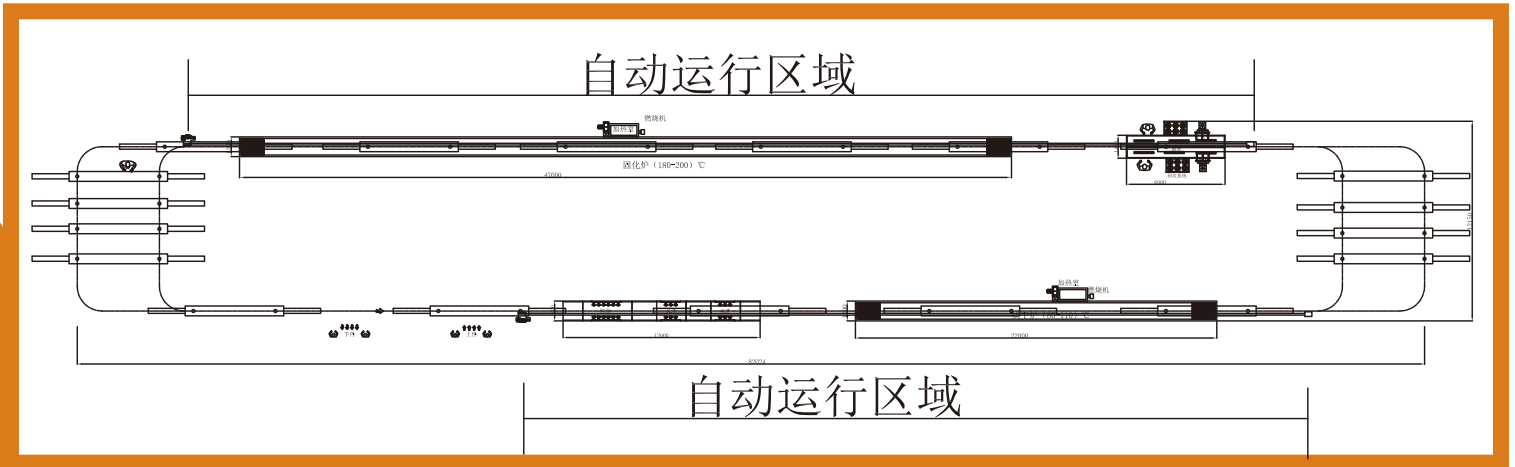

# Powder Coating Plant for pallet rack

- Items: L408"\*W5"\*H60",35000pcs/year
- Items: L 288"\*W8"\*H 12",3000pcs/year
- Workshop Area: 85000×36000×5400mm (L×W×H)

**Customer provided photos**