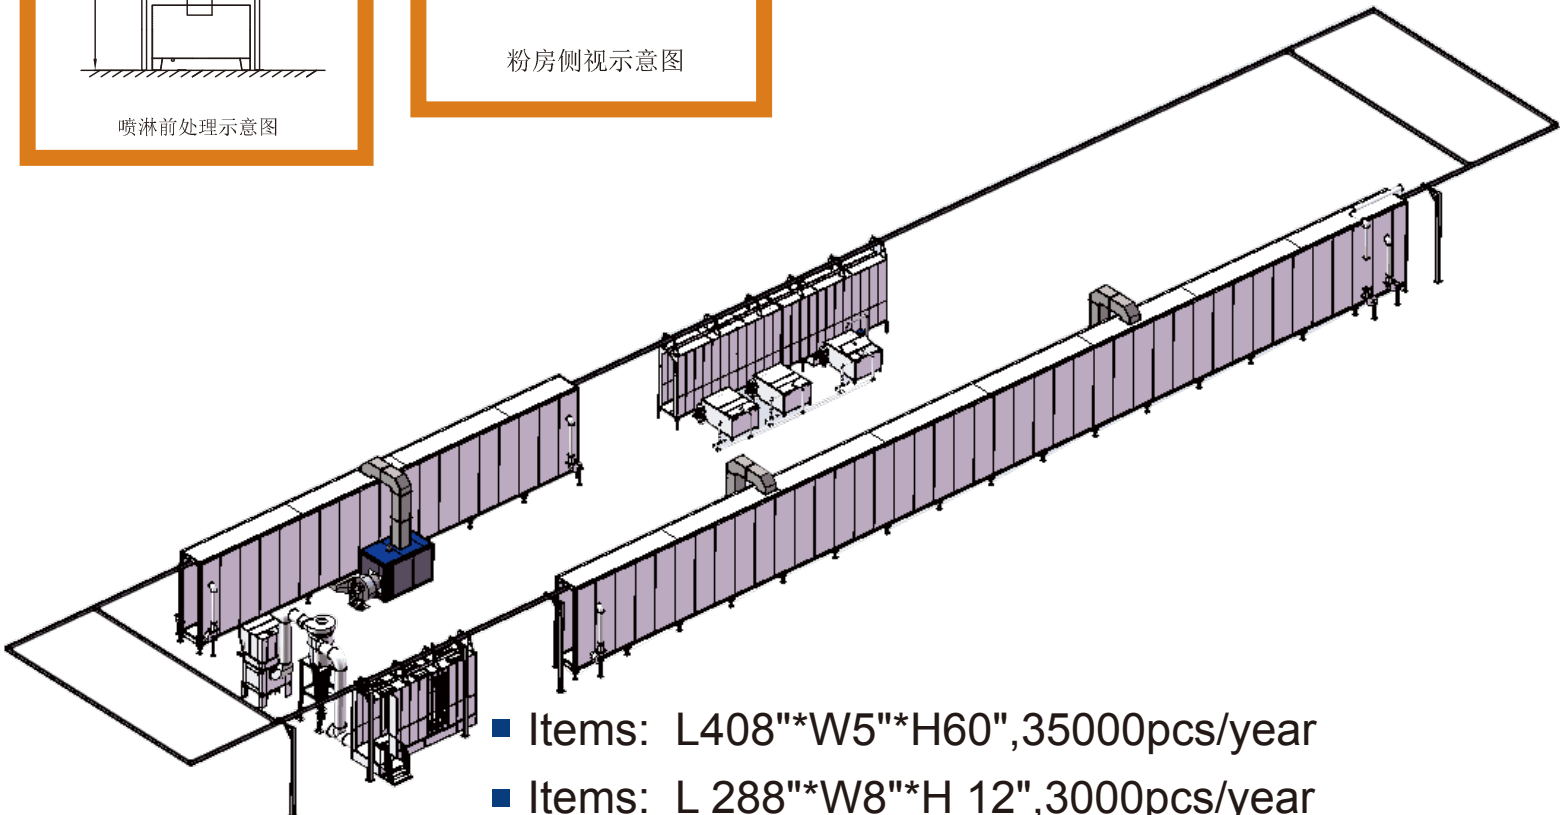

# Powder Coating Plant for pallet rack

- Items: L408"\*W5"\*H60",35000pcs/year
- Items: L 288"\*W8"\*H 12",3000pcs/year
- Workshop Area: 85000×36000×5400mm (L×W×H)

**Customer provided photos**