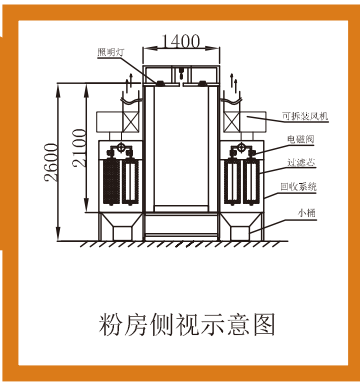

# Powder Coating Plant for pallet rack

- Items: L408"\*W5"\*H60",35000pcs/year
- Items: L 288"\*W8"\*H 12",3000pcs/year
- Workshop Area: 85000×36000×5400mm (L×W×H)

**Customer provided photos**