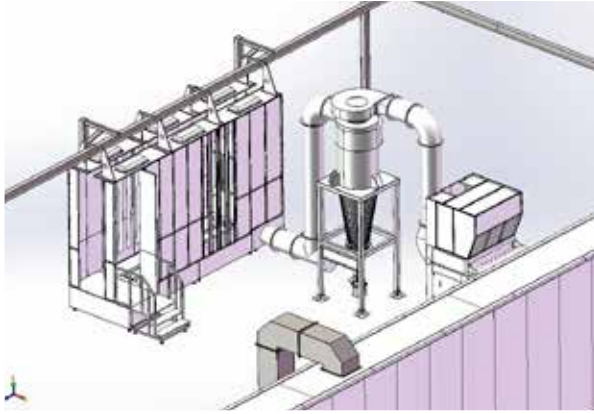

# Powder Coating Plant for pallet rack

- Items: L408"\*W5"\*H60",35000pcs/year
- Items: L 288"\*W8"\*H 12",3000pcs/year
- Workshop Area: 85000×36000×5400mm (L×W×H)

**Customer provided photos**