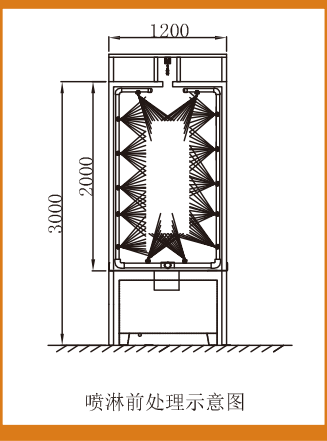

# Powder Coating Plant for pallet rack

- Items: L408"\*W5"\*H60",35000pcs/year
- Items: L 288"\*W8"\*H 12",3000pcs/year
- Workshop Area: 85000×36000×5400mm (L×W×H)

**Customer provided photos**