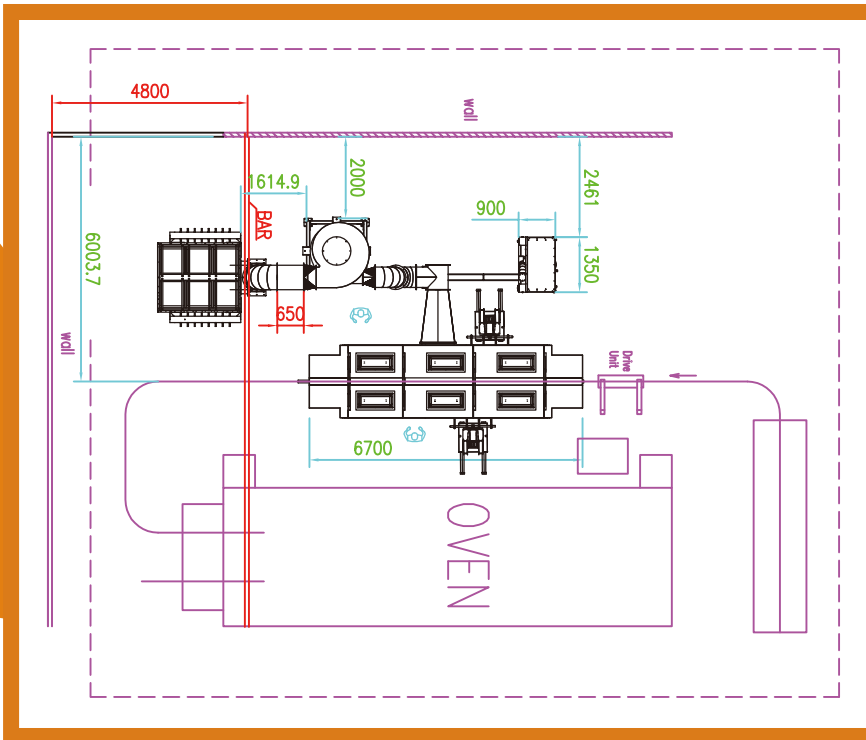

Automatic Powder Coating Booth System for Steel Cabinets

- Suitable for factory space size more than: 6700*8600mm
- For workpiece size less than
Width:700mm, Height: 1800mm
Length: any length will be ok