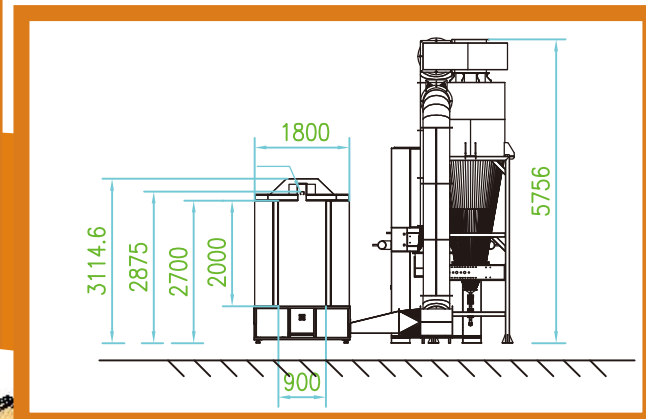

Automatic Powder Coating Booth System for Steel Cabinets

- Suitable for factory space size more than: 6700*8600mm
- For workpiece size less than
Width:700mm, Height: 1800mm
Length: any length will be ok