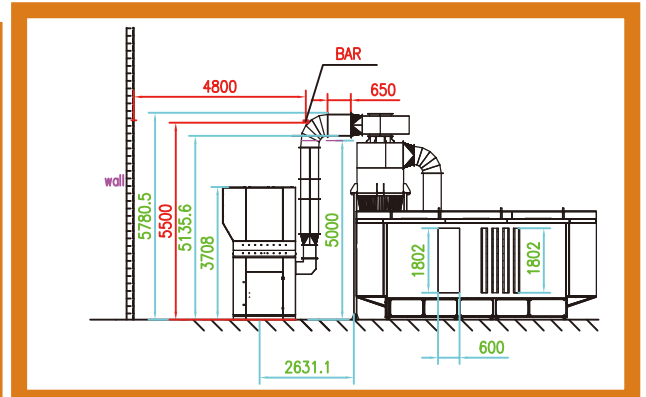

Automatic Powder Coating Booth System for Steel Cabinets

- Suitable for factory space size more than: 6700*8600mm
- For workpiece size less than
Width:700mm, Height: 1800mm
Length: any length will be ok