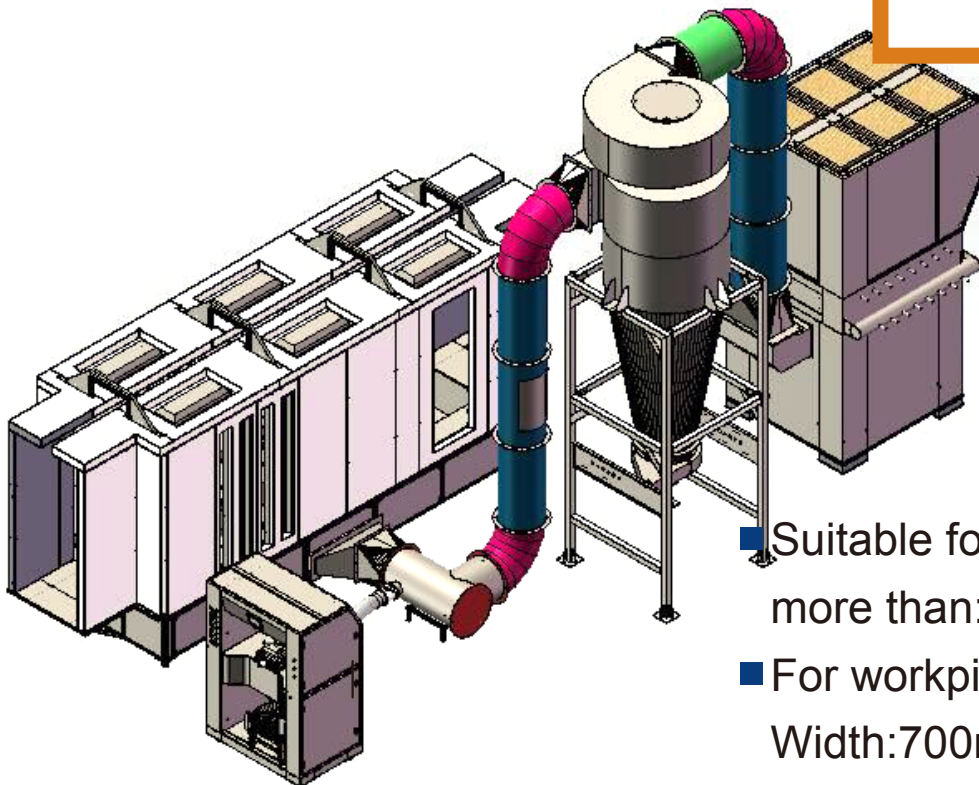

Automatic Powder Coating Booth System for Steel Cabinets

- Suitable for factory space size more than: 6700*8600mm
- For workpiece size less than
Width:700mm, Height: 1800mm
Length: any length will be ok